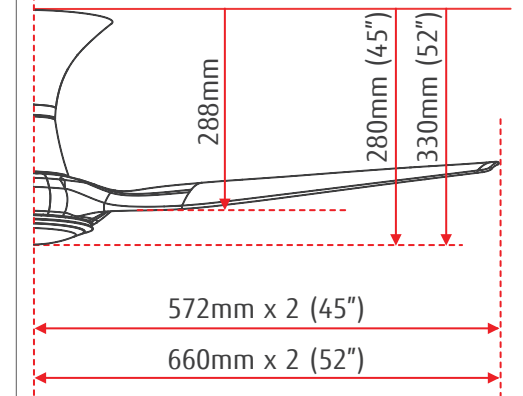

* 6 Speed Selections

* Reverse & Forward Feature

* Sleep Mode

Specification

Fan Size : 45" / 52"

Motor : DC Motor

Colour Range : Matt White / Matt Black / Greywood / Rosewood

No of Blades : 3 Blades

Dimensions

Dealer:

Crystal
SERIES

WINFINITY ELECTRIC PTE. LTD.

19 Greenwich Drive, #03-00 Kerry Logistics Centre-Tampines, Singapore 534021 Tel: 6844 2220 Fax: 6844 2221 www.fanztec.com.sg

Notice: Fanztec is committed to continuously improving its products, to ensure the highest quality and reliability standards to meet local regulations and market requirements. All features and specifications subject to change without prior notice.